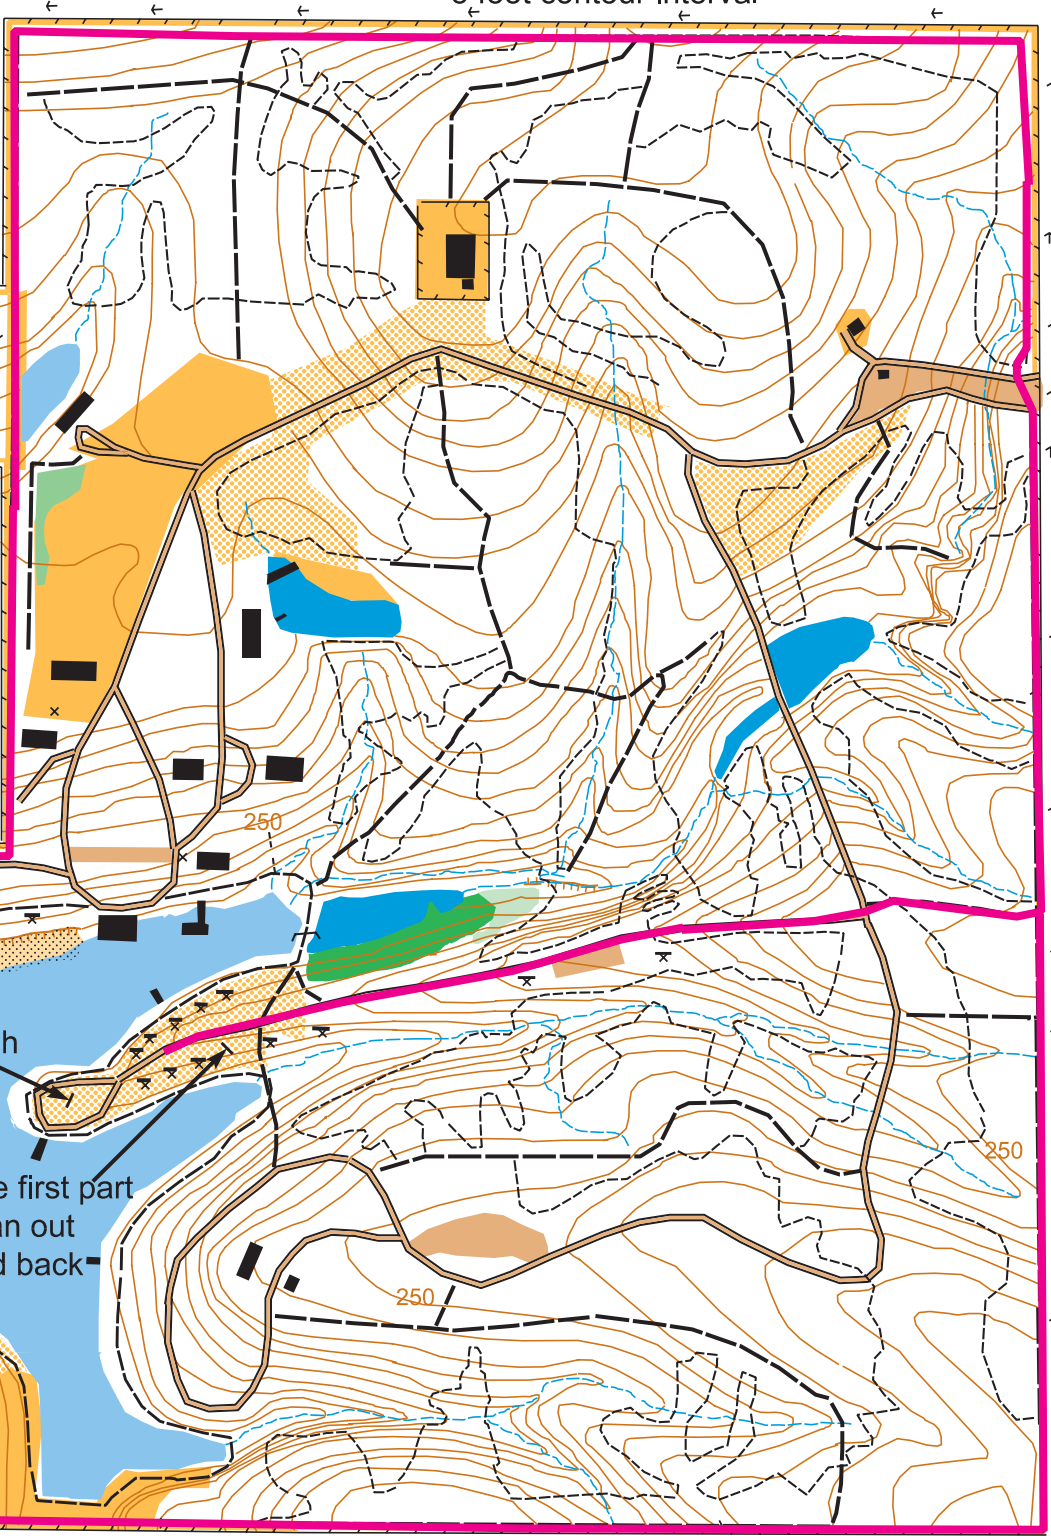

Independence Day 5k

Lincoln Parish Park
5 foot contour interval

Legend

- Main Road
- Single Track
- Double Track
- Creek
- Building
- Paved Area
- Open Land

- Water
- Open with Trees
- Contour Line
- Man made Feature
- Tunnel
- Bench
- Race Course

Start/Finish

The first part
is an out
and back

Map Created by:
Justin Reneau